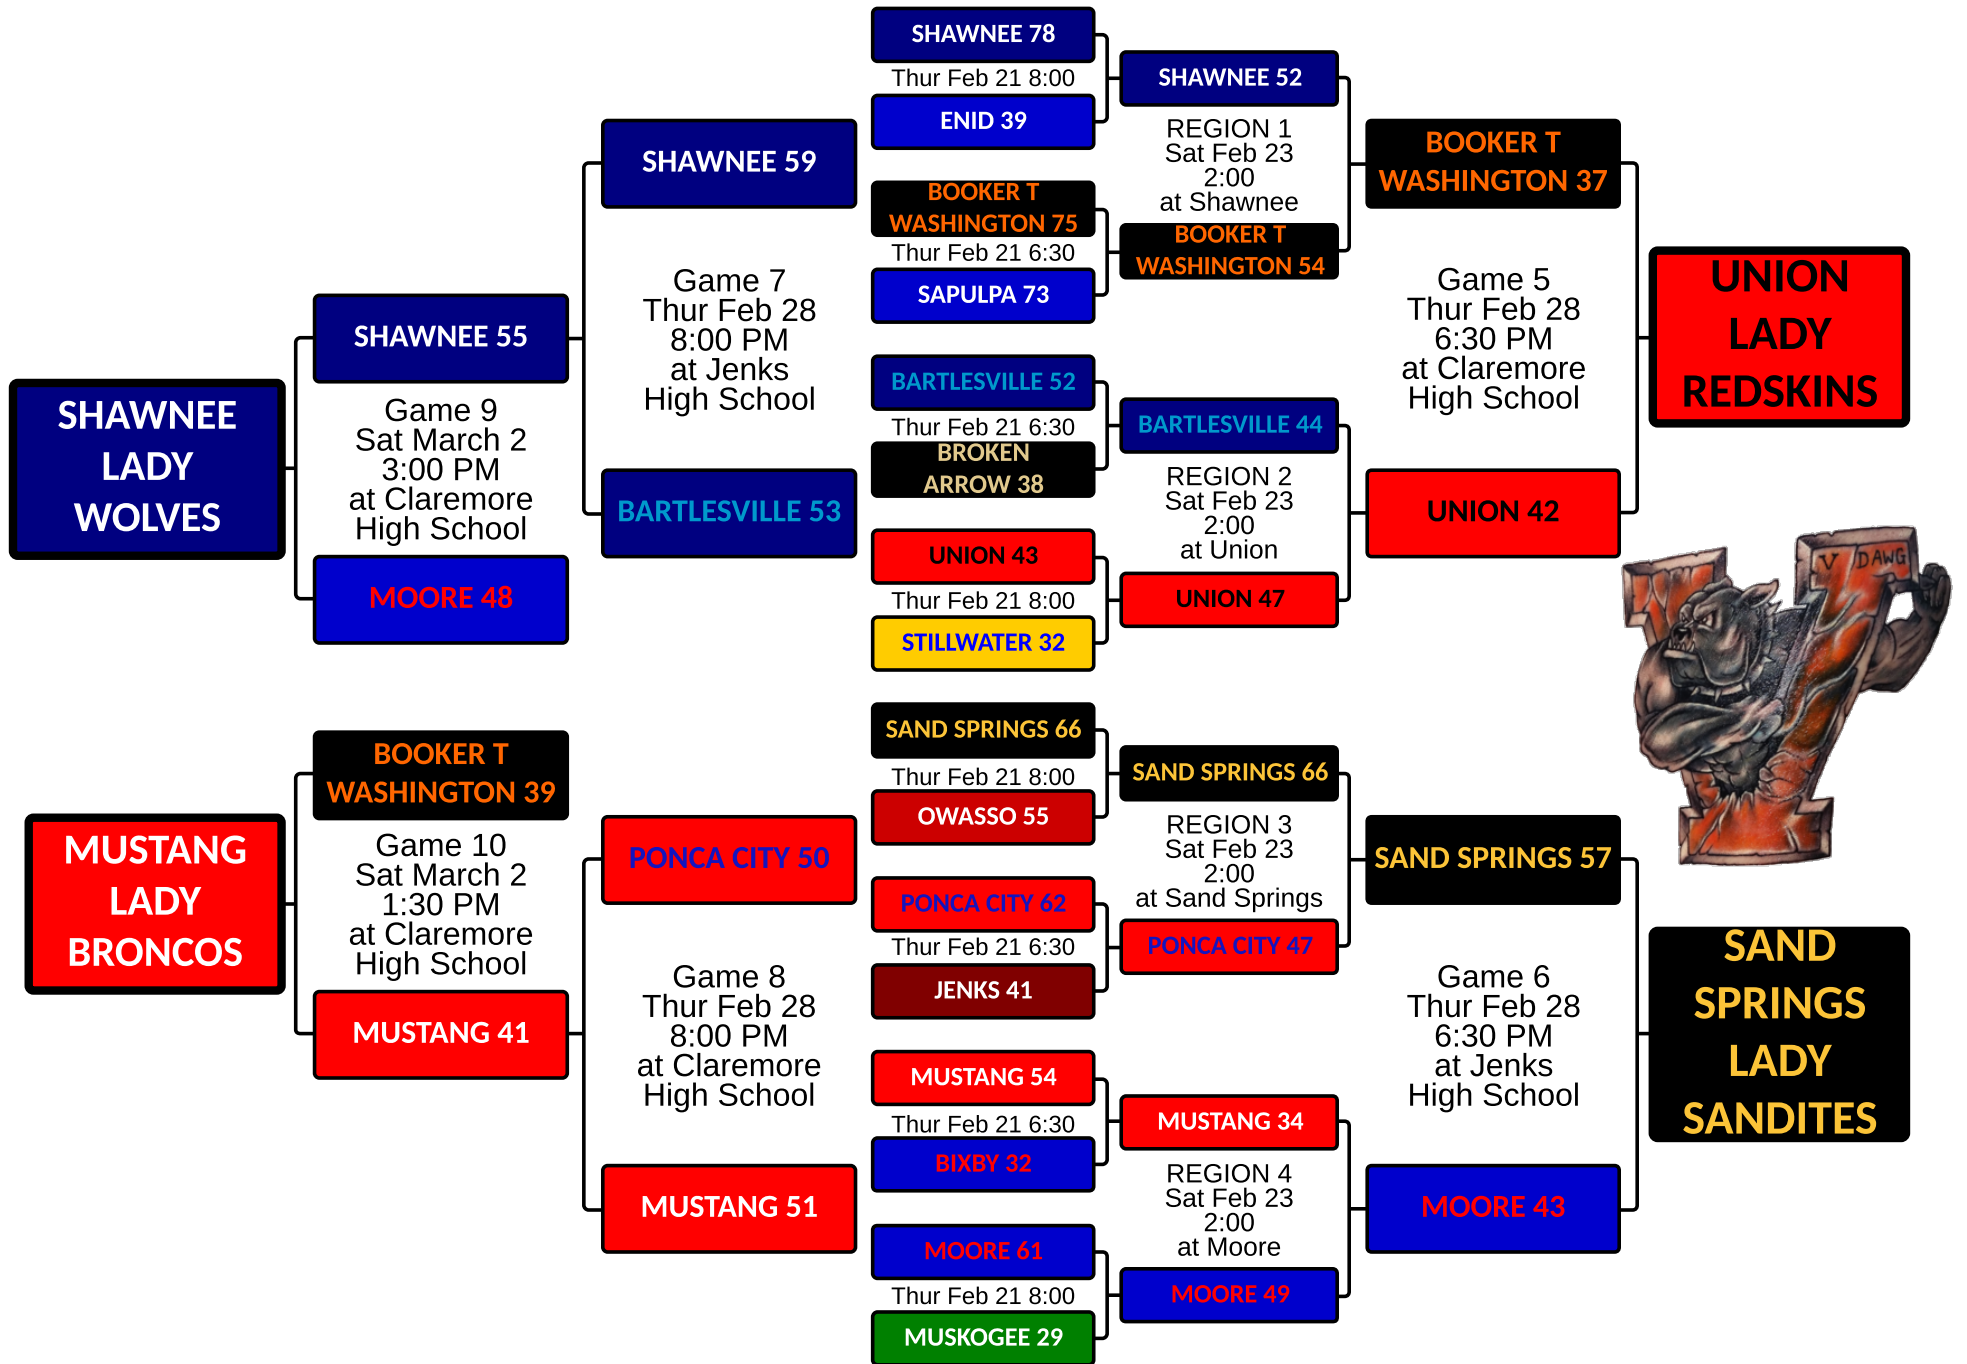

2019 OKLAHOMA CLASS 6A GIRLS BASKETBALL

 **#6 SAND SPRINGS
LADY SANDITES 52**

Thursday March 7th
2:00 PM at Tulsa Memorial
High School

 **#12 NORMAN
LADY TIGERS 59**

 **NORMAN
LADY TIGERS 55**

SEMIFINALS
Friday
March 8
9:00 AM
at The Mabee
Center (ORU)

 **NORMAN NORTH
LADY TIMBERWOLVES 59**

 **#4 NORMAN NORTH
LADY TIMBERWOLVES 41**

SEMIFINALS
Friday
March 8
4:30 PM
at The Mabee
Center (ORU)

 **#1 PUTNAM CITY WEST
LADY PATRIOTS 50**

Thursday March 7th
8:30 PM at Tulsa Memorial
High School

 **MUSTANG
LADY BRONCOS 49**

 **#13 MUSTANG
LADY BRONCOS 51**

 **NORMAN
LADY TIGERS 44**

FINALS
Saturday
March 9
12:00 PM Noon
at The Mabee
Center (ORU)

 **NORMAN NORTH
LADY TIMBERWOLVES 31**

STATE
 **NORMAN
LADY
TIGERS**
CHAMPS

2019 OKLAHOMA GIRLS CLASS 6A BASKETBALL EAST

2019 OKLAHOMA GIRLS CLASS 6A BASKETBALL WEST